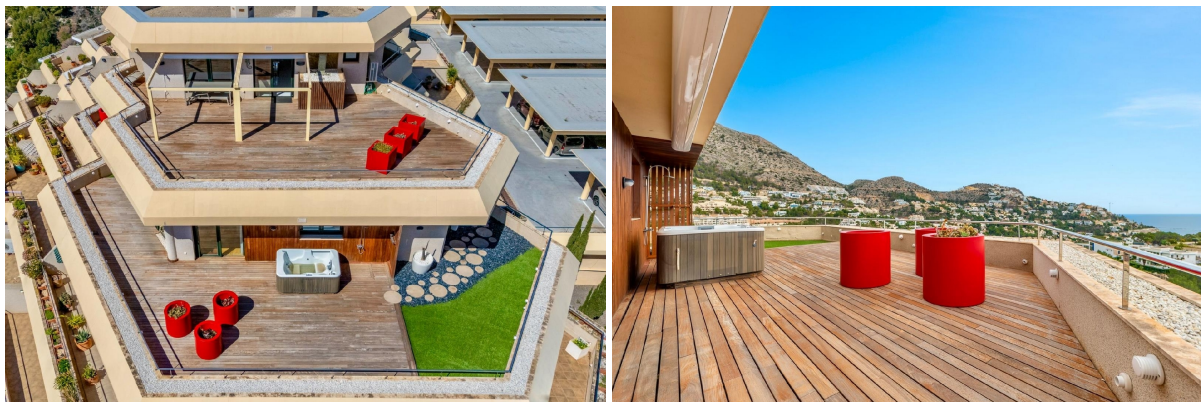

apartment for sale Altea, Marina Baixa

Luxury 450 m2 Penthouse Apartment in Altea Reduced price: An exceptional real estate opportunity in Altea La Vella: a modern duplex penthouse situated on the eleventh floor, offering a high degree of privacy and commanding unobstructed views of the open sea and surrounding mountains. This property features a substantial 450 build with a 91.06 square meter terrace, providing considerable space for outdoor amenities such as a barbecue area, dining set, sun loungers, and a jacuzzi. Inside, the penthouse includes four well-proportioned bedrooms and four contemporary bathrooms. Select bathrooms are designed to maximize the scenic outlook, and one bathroom features a large soaking tub with direct access to a private terrace. The kitchen is configured as an open plan with a central island, integrating seamlessly with the living area. The adjacent lounge benefits from an abundance of natural light and direct access to the terrace via sliding glass doors, effectively extending the living space outdoors. This property also includes the following specific features: A dedicated private parking space within a garage. An individual storage room with a floor area of 7 square meters. Elevator access to all levels of the building. Shared use of a communal swimming pool. A jacuzzi installed on the private terrace. The Altea La Vella location provides convenient access to local infrastructure and transport links. This penthouse represents a noteworthy option for discerning buyers seeking a premium residence with significant outdoor space and panoramic views in a sought-after area.