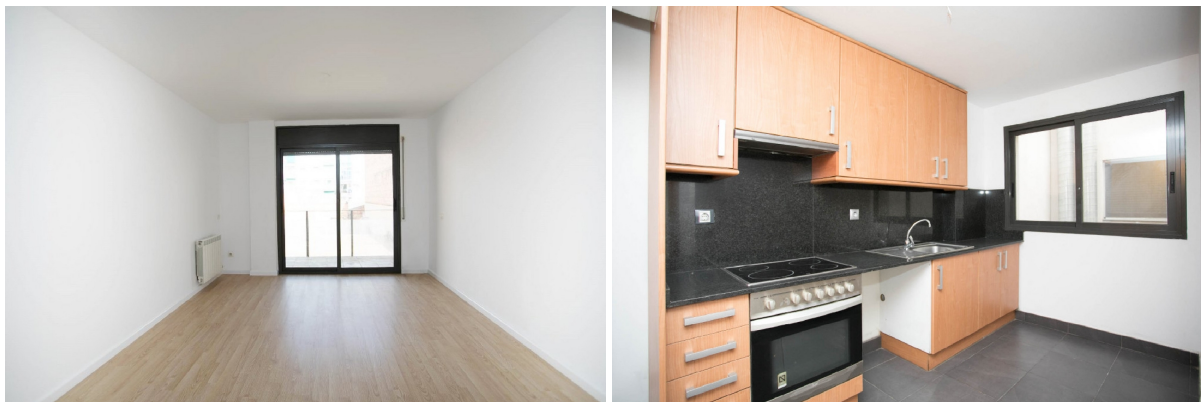

## apartment for sale Artesa De Lleida, Segrià

Functional apartment in Lleida, Lerida, ideal for couples. The property is 51.95 m2 built distributed over a bedroom, a living room, a kitchen as well as 1 toilet. It is located in the heart of Lleida, and in its surroundings we find the Vithas Hospital Lleida, the University of Lleida - Rectorat, supermarkets, banks, libraries, pharmacies, post offices and bus stops. The property features easy access to N-II. As of today, the reference index applicable to the real property has not been registered in the rent price reference index database according to the public consultation system. Additionally, it is not necessary to report the rent amount of the last lease agreement since it is not applicable.