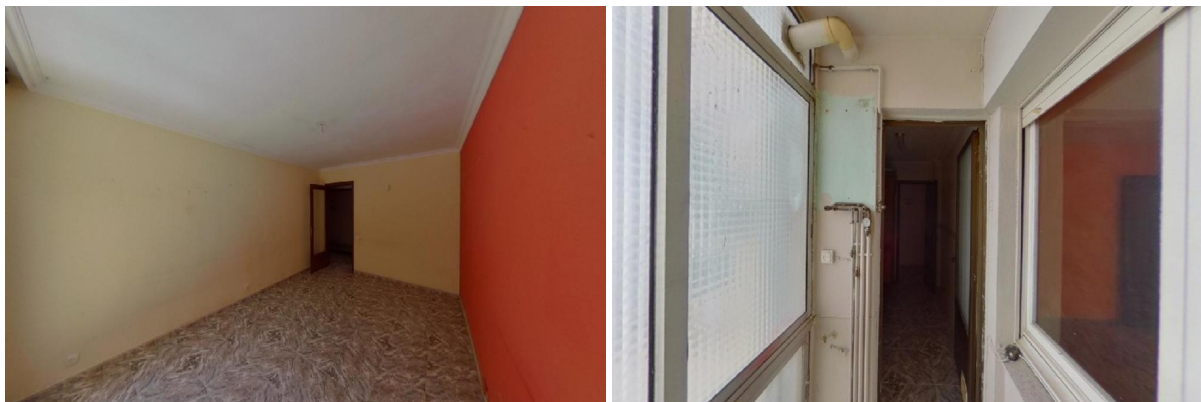

apartment for sale Artesa De Lleida, Segrià

Spacious apartment in Lleida, Lerida, ideal for families. The property has an area of 110 m2 and includes 4 rooms, a living-dining room with access to the balcony, a kitchen with access to the laundry room, as well as 1 toilet and 1 complete bathroom. It is located on the 3rd floor of the building, without an elevator. It is located in the center of Lleida next to La Seu Vella, and in its surroundings we find the Vithas Lleida Hospital, the Faculty of Education, supermarkets, banks, libraries, pharmacies, post offices, sports centers, bus stops and the train station. Lleida Pirineus train. The property features easy access to Nord-est Highway. The buyer must allocate the VPO housing to usual and permanent residence, fulfilling the requirements that are established for this type of housing.