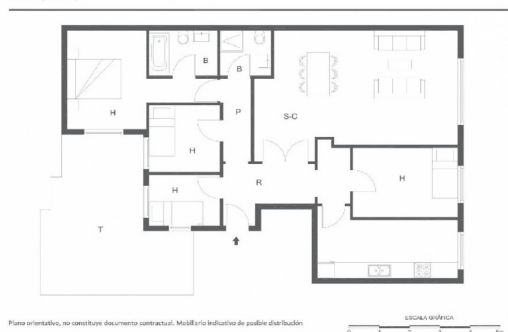

apartment for sale Artesa De Lleida, Segrià

Piso en calle Ereta
Lleida (Lleida)

Flat in Lleida. It has a surface area of 139 m2 it consists of 4 rooms, living/dining room, kitchen and 2 bathrooms, one with a bathtub. It has parquet flooring and built-in wardrobes. It also has a terrace. In a building with lift. Located in the center of the town, close to shops, restaurants, supermarkets, educational centers, health care, green areas and bus stops. With access to the N-230 and the LL-11.

property details

Spanishestate id: **6247598**
reference:: **VI-000-030-691-775**
close to/ located: **Artesa De Lleida**
region: **Segrià**
property type: **apartment**
rooms: **4**
property surface: **139 m2**
surface plot: **- m2**
price: **€ 112.000**