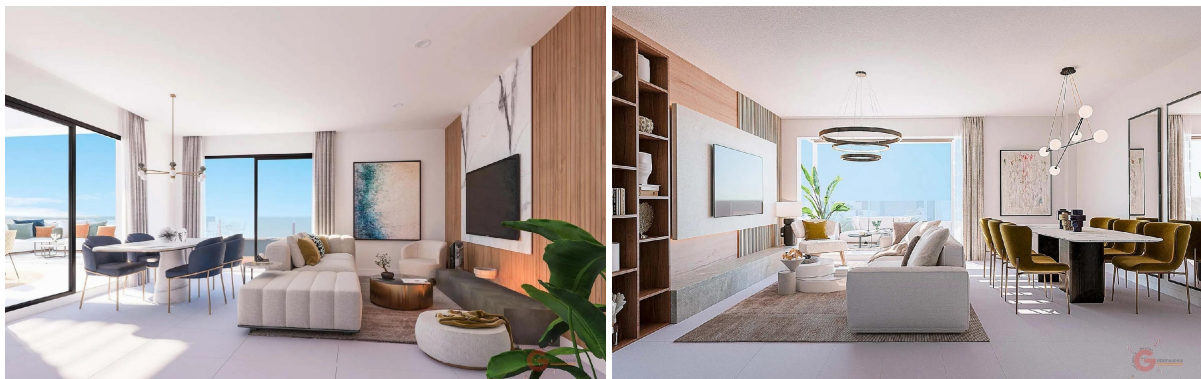

apartment for sale Benalmádena, Costa Del Sol Occidental

Mane Residences Discover your dream lifestyle in Benalmádena Mane Residences is a premium residential development located in the heart of Benalmádena, Costa del Sol. Perfectly positioned on an elevated plot, the complex offers breathtaking panoramic sea views and a peaceful, natural setting. Designed with modern living in mind, the 2 and 3-bedroom apartments feature open-plan layouts, spacious terraces, high-quality finishes, and large windows to maximize light and sea breeze. The community amenities include an infinity pool, landscaped gardens, a fully equipped gym, a coworking space, and a social lounge. Just minutes from the beach, Benalmádena town center, and the A-7 motorway, Mane Residences combines convenience with serenity. Its the perfect choice for permanent living, a holiday retreat, or a smart investment in the Costa del Sol lifestyle. Creative advertising version in Spanish Experience the Mediterranean from the front row Welcome to Mane Residences Benalmádena Imagine waking up every day to the blue sea in front of you. At Mane Residences, that dream is a reality. A unique enclave in Benalmádena where contemporary design blends with nature and tranquility permeates every corner. 2 and 3-bedroom homes with panoramic terraces Infinity pool, gym, coworking space, and green areas Just minutes from the beach, the center, and all amenities Whether you want to live year-round or as a secure investment, Mane Residences offers quality of life, exclusivity, and that touch of sunshine that only the Costa del Sol can provide. Your home, where others dream of spending the summer