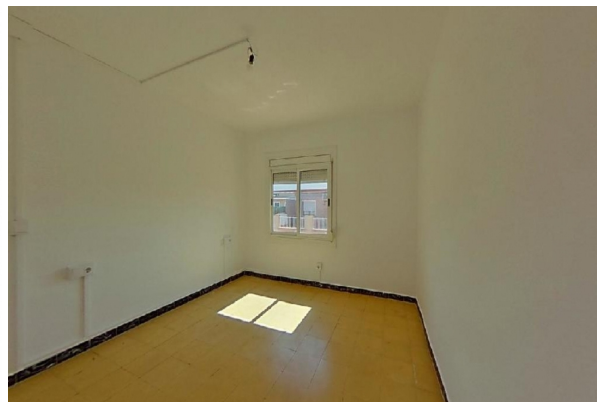

apartment for sale **Cornella De Llobregat, Baix Llobregat**

Piso en Calle SANT LLUIS
CORNELLÀ DE LLOBREGAT (Barcelona)

ESCALA GRÁFICA
0 1 2 3 4 m

Flat in Cornellà de Llobregat, Barcelona. It has 56 m2 surface area, it consists of 2 double bedrooms, living/dining room, kitchen and 1 bathroom with bathtub. Located two blocks from the RCDE stadium and the Splau shopping center. Quick access to Cornellà-Riera station and the A-2 and B-20 roads.

property details

Spanishestate id: **6247016**
reference:: **VI-000-030-683-628**
close to/ located: **Cornella De Llobregat**
region: **Baix Llobregat**
property type: **apartment**
rooms: **2**
property surface: **56 m2**
surface plot: **- m2**
price: **€ 131.500**

contact

real estate agent: **Habitat Urbana**
name: **not available**
spreekt: **not available**
telefoon: **+34633445623**