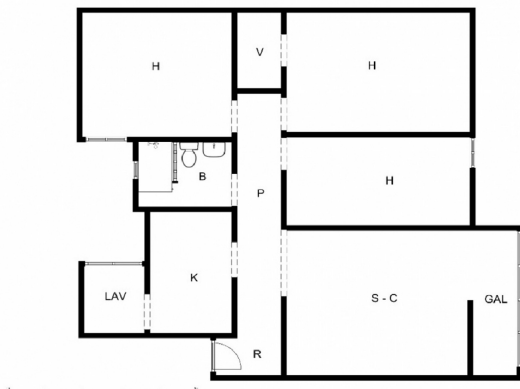

## apartment for sale El Prat De Llobregat, Baix Llobregat

Apartment in El Prat de Llobregat, Barcelona, ideal for families. The house has an area of 70 m<sup>2</sup> built and features 3 bedrooms, a living room, a kitchen with access to the laundry room as well as a full bathroom. It is located on the 2nd floor of the building, without an elevator. It is located in the heart of El Prat de Llobregat, and in its surroundings we find the Institut Baldiri Guilera, supermarkets, banks, libraries, pharmacies, post offices, sports centers, bus stops and the Cèntric metro station. The property features easy access to B-250. As of today, the reference index applicable to the real property has not been registered in the rent price reference index database according to the public consultation system. Additionally, it is not necessary to report the rent amount of the last lease agreement since it is not applicable.

### property details

Spanishestate id: **6247071**  
reference: **VI-000-030-688-582**  
close to/ located: **El Prat De Llobregat**  
region: **Baix Llobregat**  
property type: **apartment**  
rooms: **3**  
property surface: **70 m<sup>2</sup>**  
surface plot: **- m<sup>2</sup>**  
price: **€ 160.000**