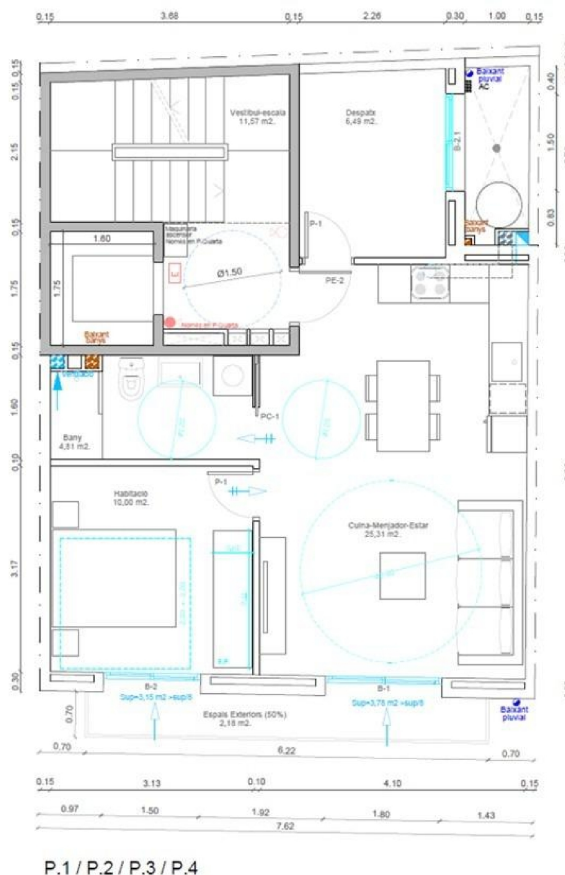

apartment for sale L'ametlla De Mar, Baix Ebre

P.1 / P.2 / P.3 / P.4

Last available unit with lift in the centre of l'Ametlla de Mar!~For sale: the last available 55 m2 apartment in an exclusive building with only four homes—one per floor—located right in the heart of the charming fishing town of l'Ametlla de Mar. ~Situating on the fourth floor, exterior, with lift, the flat consists of a bright livingdining room with access to a large balcony, openplan kitchen, one double bedroom with balcony access, an interior office or multipurpose room, a full bathroom and an open interior gallery. From the balcony you can enjoy pleasant views of the Pixavaques ravine and the mountains of Tivissa, in a peaceful natural environment.~Price: €189,900~Optional storage room on the ground floor: €15,000~Perfect for storing bicycles, prams or beach and sports equipment—especially practical in a coastal setting like this.~Features and equipment: ~Aluminium exterior carpentry with double glazing, white lacquered interior carpentry, porcelain floors, kitchen with COMPACT worktops, highquality taps, atherothermal hotwater system and preinstallation of ducted air conditioning. The building has a lift.~Unbeatable location:~On the same street as the health centre (CAP), 500 m from the train station and very close to pharmacies, shops, public parking and all services. Pixavaques beach is just a five-minute walk away, with access to numerous coves along the coast.~Last unit available!~Contact us now and book your home in one of the most sought-after areas of the Costa Dorada.~More properties on the website finquesmar.es

property details

contact

Spanishstate id: **6362164**
reference:: **29185**
close to/ located: **L'ametlla De Mar**
region: **Baix Ebre**
property type: **apartment**
rooms: **2**
property surface: **55 m2**
surface plot: **- m2**
price: **€ 189.900**