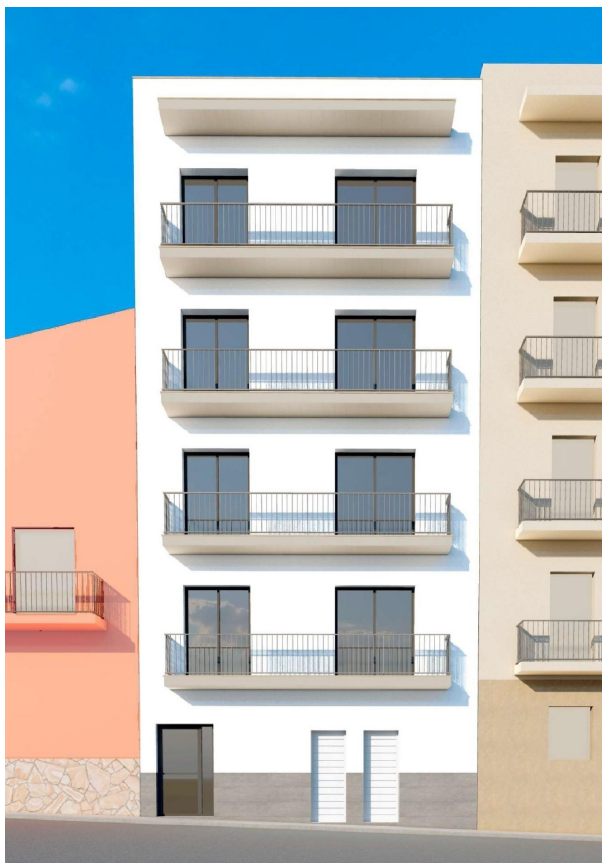

apartment for sale L'ametlla De Mar, Baix Ebre

P.1 / P.2 / P.3 / P.4

Last available unit with lift in the centre of l'Ametlla de Mar!~For sale: the last available 55 m2 apartment in an exclusive building with only four homes—one per floor—located right in the heart of the charming fishing town of l'Ametlla de Mar. ~Situating on the fourth floor, exterior, with lift, the flat consists of a bright livingdining room with access to a large balcony, openplan kitchen, one double bedroom with balcony access, an interior office or multipurpose room, a full bathroom and an open interior gallery. From the balcony you can enjoy pleasant views of the Pixavaques ravine and the mountains of Tivissa, in a peaceful natural environment.~Price: €189,900~Optional storage room on the ground floor: €15,000~Perfect for storing bicycles, prams or beach and sports equipment—especially practical in a coastal setting like this.~Features and equipment: ~Aluminium exterior carpentry with double glazing, white lacquered interior carpentry, porcelain floors, kitchen with COMPACT worktops, highquality taps, atherothermal hotwater system and preinstallation of ducted air conditioning. The building has a lift.~Unbeatable location:~On the same street as the health centre (CAP), 500 m from the train station and very close to pharmacies, shops, public parking and all services. Pixavaques beach is just a five-minute walk away, with access to numerous coves along the coast.~Last unit available!~Contact us now and book your home in one of the most sought-after areas of the Costa Dorada.~More properties on the website finquesmar.es

property details

contact

Spanishstate id: **6362164**
reference:: **29185**
close to/ located: **L'ametlla De Mar**
region: **Baix Ebre**
property type: **apartment**
rooms: **2**
property surface: **55 m2**
surface plot: **- m2**
price: **€ 189.900**