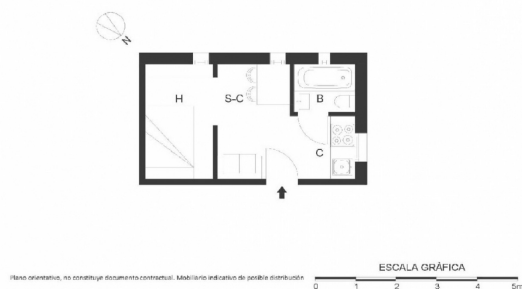

apartment for sale Madrid, Valle Del Almanzora

P^oso en calle Salitre
Madrid

Comfortable apartment in Madrid, perfect for couples. The property is 20 m2 built spread across a bedroom, a living room, a kitchen as well as 1 toilet. It is located in the center of Madrid, very close to Paseo de Santa María de la Cabeza in the Lavapiés neighborhood, next to Puerta del Sol, Museo Nacional del Prado and Museo Nacional Centro de Arte Reina Sofía. In its surroundings we find the Lectorium Rosicrucianum Escuela Internacional de la Rosa Cruz Aurea, supermarkets, banks, libraries, pharmacies, post offices, sports centers, bus stops, the Lavapiés metro station and the Embajadores train station. It is a 16-minute walk from the town center.

property details

Spanishestate id: **6247619**
reference:: **VI-000-030-686-894**
close to/ located: **Madrid**
region: **Valle Del Almanzora**
property type: **apartment**
rooms: **1**
property surface: **20 m2**
surface plot: **- m2**
price: **€ 103.000**