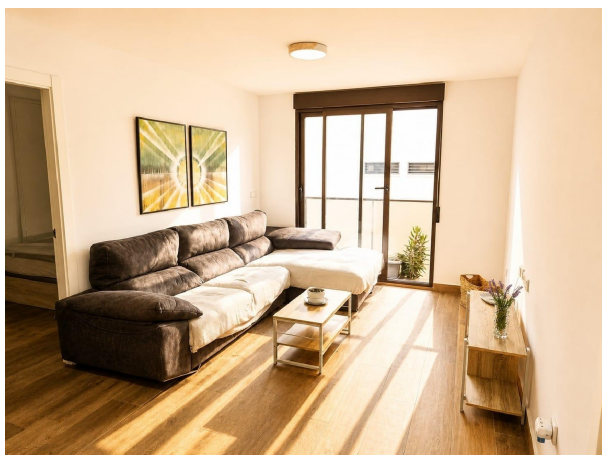

apartment for sale Mislata, Horta Oest

Apartment for sale in the neighbourhood of Mislata in Horta Oest at a price of price on demand with a surface of 108 m2 with 2 rooms of company Habitale Inmoval .