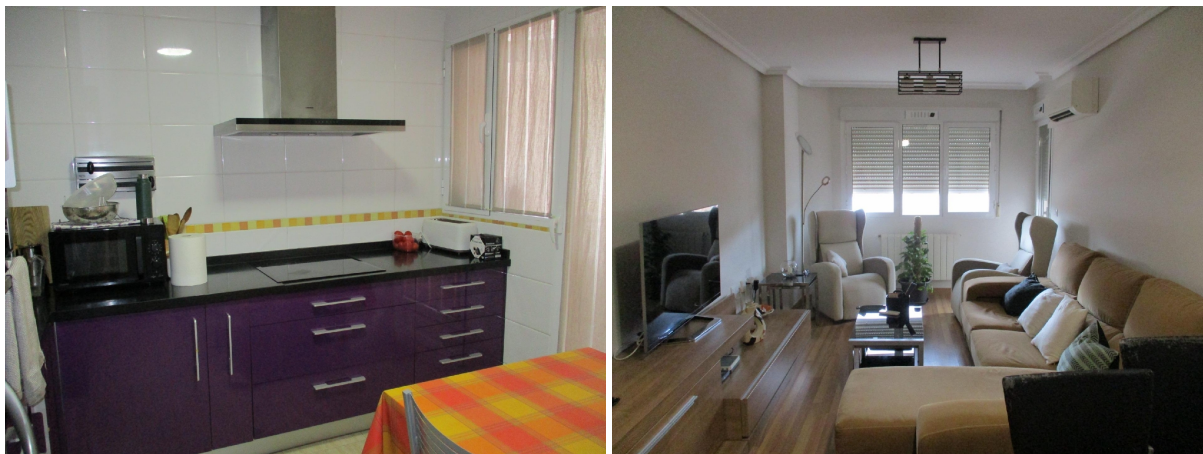

## apartment for sale Puertollano, Campo De Calatrava

Apartment for sale in the neighbourhood of Puertollano in Campo De Calatrava at a price of € 83.000 with a surface of 109 m2 with 3 rooms of company Rj Inmobiliaria .