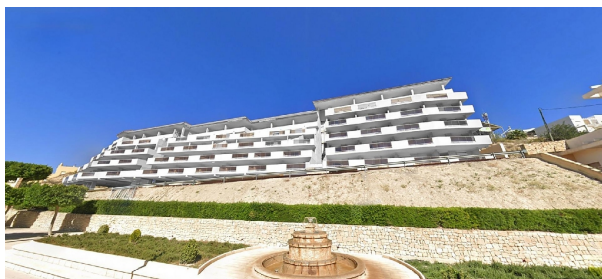

apartment for sale Relleu, Marina Baixa

NEW BUILD RESIDENTIAL IN RELLEU~~New Build residential in Relleu is the ideal place for those who want to have a quality home in a very beautiful place and with all services next door. ~~The building has 7 floors with 2 stairs and its 2 elevators. In the basement there are 69 parking spaces and 42 storage rooms. On the ground floor is the heated indoor pool, a large room for the use of all owners and two commercial premises, on the roof is the outdoor pool with its terraces. ~~Enjoy cooking in a modern kitchen and also the living rooms with stunning views, and relax on the spacious terrace overlooking the breathtaking nature of Relleu.~~From the terraces there are spectacular, completely unobstructed views. The beautiful mountains, the new lake and the sports areas of the town are beautiful. The orientation is south-east so all the terraces have sun from early in the morning until early in the afternoon. Watching the sunrise from your terrace can be a wonderful experience. ~~An options underground parking space and storeroom at an extra cost.~~Relax~~ Pool: Dive into an oasis of serenity and leave the daily stress behind as you swim laps in our refreshing pool.~~ Sauna: Let go of all tension and indulge in the bliss of our luxurious sauna. The soothing heat relaxes your muscles and purifies your mind, leaving you feeling completely rejuvenated after each session.~Work-Out~ Gym: Achieve your fitness goals without leaving the comfort of your home. Our state-of-the-art fitness centre is equipped with the latest equipment, giving you the freedom to train at your own pace and in your own way.~Whether you're seeking an intense workout, a relaxing swim session, or just a moment of peace and reflection, our apartment complex offers everything you need for a balanced lifestyle.~~Relleu is a beautiful and quiet mountain town where people of different nationalities live. Relleu is 15km from the Mediterranean highway, 18km from Villajoyosa beach and 25km from Benidorm beach. ~~The village of Relleu is the perfect place for lovers of mountain, cycling, hiking, canyoning or other sports. The swamp route with its famous footbridge reaches the same building. These mountains are the ideal environment for riding a motorcycle or bicycle.