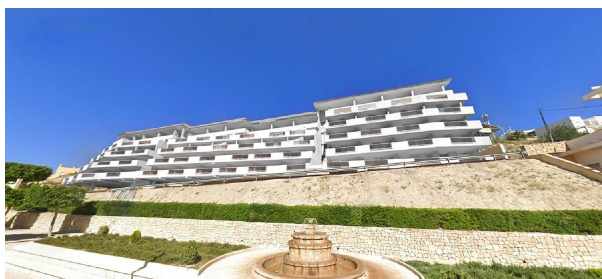

SPANISHESTATE

<https://www.spanishestate.com/apartment/relleu-03578/6357870/>

apartment for sale Relleu, Marina Baixa

Welcome to our exclusive apartments, where elegance merges with nature. Discover a selection of homes with 2 to 3 bedrooms, each meticulously designed.~~Choose from properties offering between 90 m2 and 257 m2 of living space filled with sophistication. Relax in spacious and bright living areas while enjoying the impressive views surrounding these homes.~~Seize the opportunity to live in a place where modern luxury blends with an authentic Spanish touch. Prices range from 147,000 € to 269,000 €, ensuring a wide range of offers for different needs and budgets.~~Experience the tranquillity and charm of a serene environment complemented by the vibrant community of this location. Enjoy cooking in a modern open-plan kitchen or spend time on a spacious terrace that connects you with the natural beauty of the region.

property details

Spanishestate id:	6357870
reference::	466563__COMPLEX__932
close to/ located:	Relleu
region:	Marina Baixa
property type:	apartment
rooms:	4
property surface:	256 m2
surface plot:	- m2
price:	€ 279.000