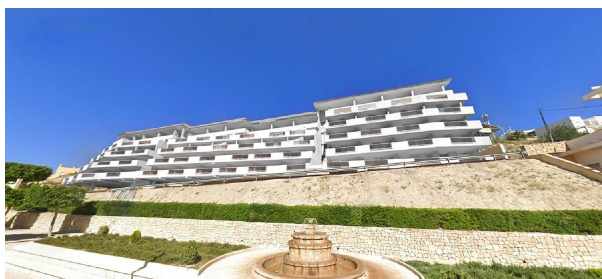

## apartment for sale Relleu, Marina Baixa

Welcome to our exclusive apartments, where elegance merges with nature. Discover a selection of homes with 2 to 3 bedrooms, each meticulously designed.~~Choose from properties offering between 90 m2 and 257 m2 of living space filled with sophistication. Relax in spacious and bright living areas while enjoying the impressive views surrounding these homes.~~Seize the opportunity to live in a place where modern luxury blends with an authentic Spanish touch. Prices range from 147,000 € to 269,000 €, ensuring a wide range of offers for different needs and budgets.~~Experience the tranquillity and charm of a serene environment complemented by the vibrant community of this location. Enjoy cooking in a modern open-plan kitchen or spend time on a spacious terrace that connects you with the natural beauty of the region.