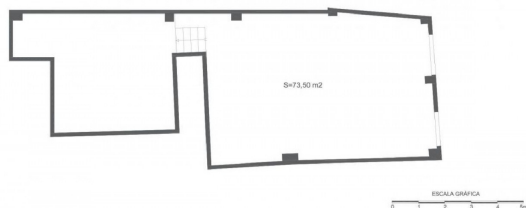

commercial premise for sale Aldeanueva De Guadalajara, Campiña

LOCAL en Pza Mayor
GUADALAJARA (GUADALAJARA)

Business premise in a brand-new building in Guadalajara. It's located in Plaza Mayor, 15. Available from a surface area of 83 m2. Situated in Guadalajara downtown, very close to the Guadalajara City Hall. There are all kinds of basic amenities, as well as a wide variety of leisure and catering options. There's easy access to the main road and by public transport as well.

property details

Spanishestate id:	6244393
reference::	LO-000-046-719-370
close to/ located:	Aldeanueva De Guadalajara
region:	Campiña
property type:	commercial premise
rooms:	not available
property surface:	83 m2
surface plot:	- m2
price:	€ 66.500

contact

real estate agent:	Habitat Urbana
name:	not available
spreek:	not available
telefoon:	+34633445623