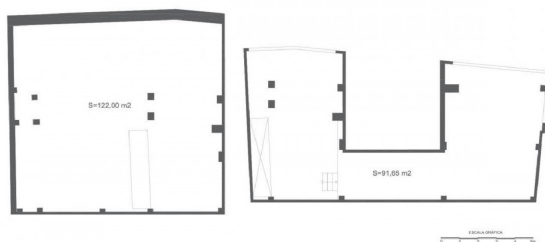

commercial premise for sale Aldeanueva De Guadalajara, Campiña

LOCAL CON SÓTANO en Pza Mayor
GUADALAJARA (GUADALAJARA)

Business premise in a brand-new building in Guadalajara. It's located in Plaza Mayor, 15. Available from a surface area of 245 m2. Situated in Guadalajara downtown, very close to the Guadalajara City Hall. There are all kinds of basic amenities, as well as a wide variety of leisure and catering options. There's easy access to the main road and by public transport as well.

property details

Spanishestate id:	6244394
reference::	LO-000-046-719-411
close to/ located:	Aldeanueva De Guadalajara
region:	Campiña
property type:	commercial premise
rooms:	not available
property surface:	245 m2
surface plot:	- m2
price:	€ 122.500

contact

real estate agent:	Habitat Urbana
name:	not available
spreek:	not available
telefoon:	+34633445623