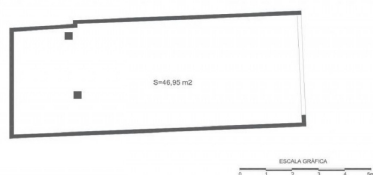

commercial premise for sale Aldeanueva De Guadalajara, Campiña

LOCAL en Pza Mayor
GUADALAJARA (GUADALAJARA)

Business premise in a brand-new building in Guadalajara. It's located in Plaza Mayor, 15. Available from a surface area of 50 m2. Situated in Guadalajara downtown, very close to the Guadalajara City Hall. There are all kinds of basic amenities, as well as a wide variety of leisure and catering options. There's easy access to the main road and by public transport as well.

property details

Spanishestate id:	6244395
reference::	LO-000-046-719-412
close to/ located:	Aldeanueva De Guadalajara
region:	Campiña
property type:	commercial premise
rooms:	not available
property surface:	50 m2
surface plot:	- m2
price:	€ 39.500

contact

real estate agent:	Habitat Urbana
name:	not available
spreek:	not available
telefoon:	+34633445623