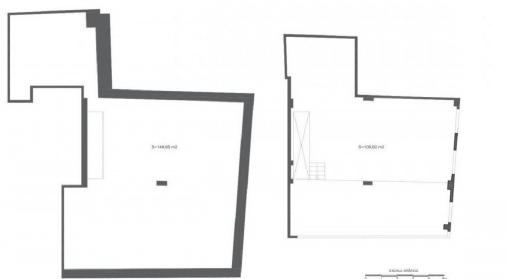

commercial premise for sale Aldeanueva De Guadalajara, Campiña

LOCAL CON SÓTANO en Pza Mayor
GUADALAJARA (GUADALAJARA)

Business premise in a brand-new building in Guadalajara. It's located in Plaza Mayor, 15. Available from a surface area of 292 m2. Situated in Guadalajara downtown, very close to the Guadalajara City Hall. There are all kinds of basic amenities, as well as a wide variety of leisure and catering options. There's easy access to the main road and by public transport as well.

property details

Spanishestate id:	6250214
reference::	LO-000-046-719-369
close to/ located:	Aldeanueva De Guadalajara
region:	Campiña
property type:	commercial premise
rooms:	not available
property surface:	292 m2
surface plot:	- m2
price:	€ 228.000

contact

real estate agent:	Habitat Urbana
name:	not available
spreek:	not available
telefoon:	+34633445623