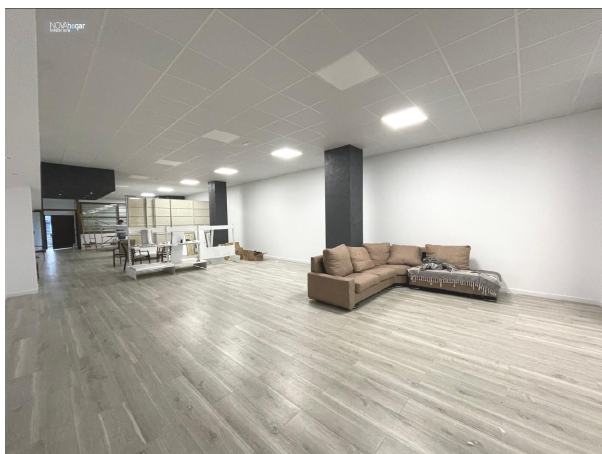

commercial premise for sale Ampliacion De Cartama, Valle Del Guadalhorce

Commercial premise for sale in the neighbourhood of Ampliacion De Cartama in Valle Del Guadalhorce at a price of price on demand with a surface of 260 m2 of company Novahogar Inmobiliaria .