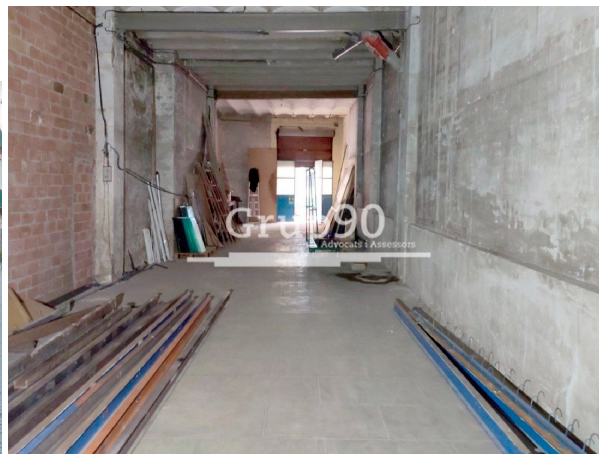

## commercial premise for sale Artesa De Lleida, Segrià

Commercial premise for sale in the neighbourhood of Artesa De Lleida in Segrià at a price of price on demand with a surface of 130 m2 of company Grup90 .