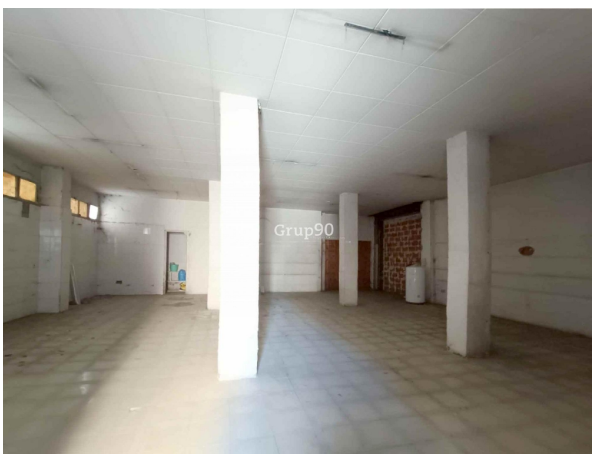

## commercial premise for sale Artesa De Lleida, Segrià

Commercial premise for sale in the neighbourhood of Artesa De Lleida in Segrià at a price of € 169.500 with a surface of 288 m2 with 4 rooms of company Grup90 .