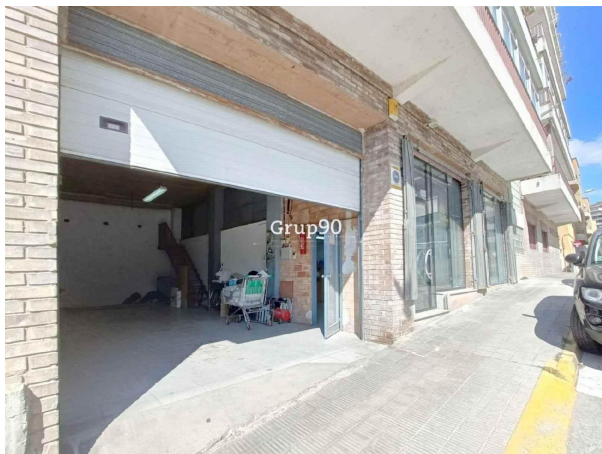

commercial premise for sale Artesa De Lleida, Segrià

Commercial premise for sale in the neighbourhood of Artesa De Lleida in Segrià at a price of € 155.800 with a surface of 240 m2 of company Grup90 .

property details

Spanishestate id: **6230014**
reference:: **25-5-06519**
close to/ located: **Artesa De Lleida**
region: **Segrià**
property type: **commercial premise**
rooms: **not available**
property surface: **240 m2**
surface plot: **- m2**
price: **€ 155.800**