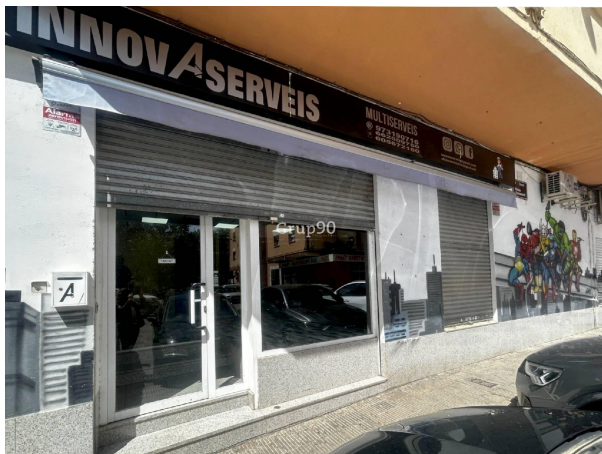

commercial premise for sale Artesa De Lleida, Segrià

Commercial premise for sale in the neighbourhood of Artesa De Lleida in Segrià at a price of € 88.700 with a surface of 88 m2 of company Grup90 .

property details

Spanishestate id: **6374399**
reference:: **25-5-07488**
close to/ located: **Artesa De Lleida**
region: **Segrià**
property type: **commercial premise**
rooms: **not available**
property surface: **88 m2**
surface plot: **- m2**
price: **€ 88.700**