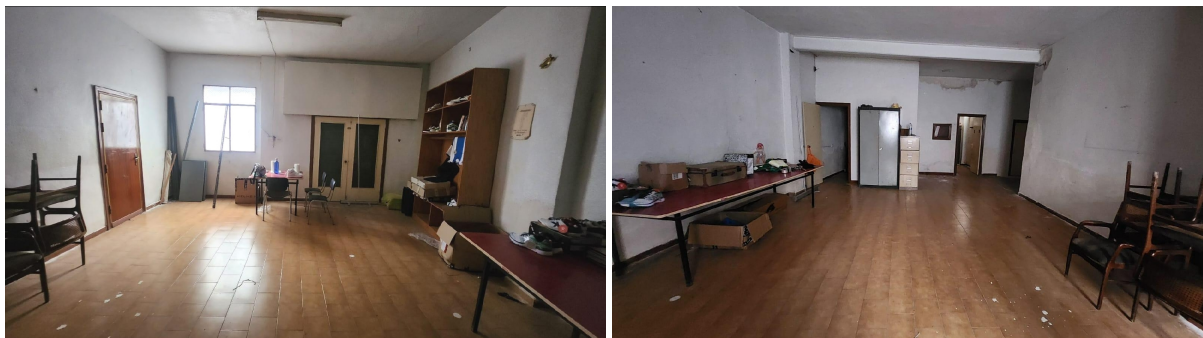

commercial premise for sale Aspe, Vinalopó Mitjà

Commercial premise for sale in the neighbourhood of Aspe in Vinalopó Mitjà at a price of € 56.000 with a surface of 75 m2 , this property is offered to you by Carla Ruiz of company Aspex .

property details

Spanishestate id: **6304402**
reference:: **06627**
close to/ located: **Aspe**
region: **Vinalopó Mitjà**
property type: **commercial premise**
rooms: **not available**
property surface: **75 m2**
surface plot: **- m2**
price: **€ 56.000**