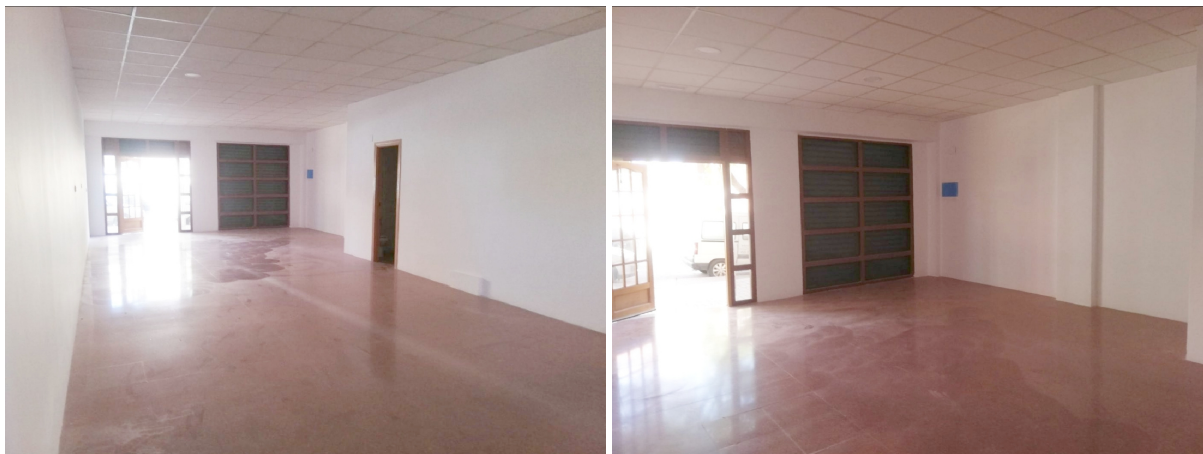

## commercial premise for sale Aspe, Vinalopó Mitjà

Commercial premise for sale in the neighbourhood of Aspe in Vinalopó Mitjà at a price of € 177.260 with a surface of 85 m2 , this property is offered to you by Carla Ruiz of company Aspelx .