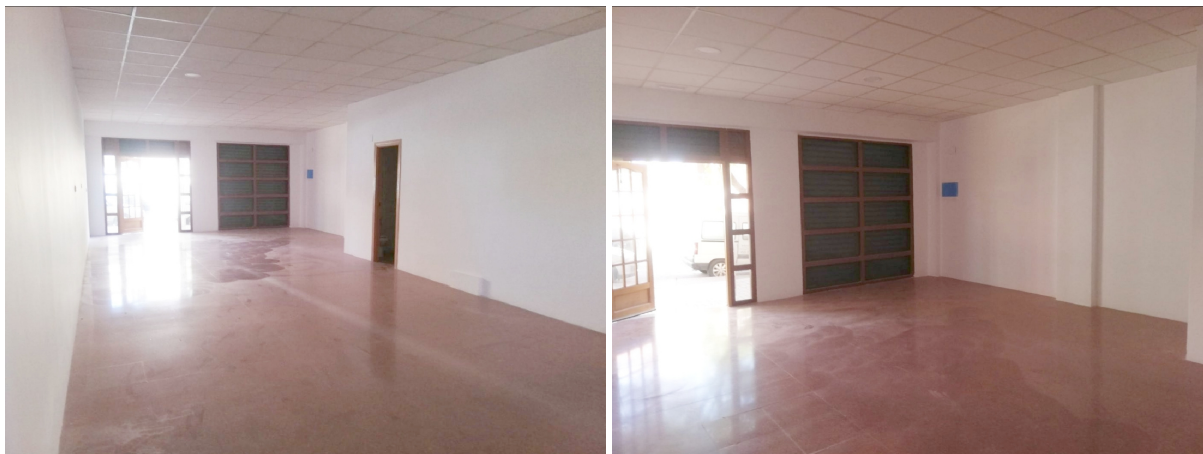

commercial premise for sale Aspe, Vinalopó Mitjà

Commercial premise for sale in the neighbourhood of Aspe in Vinalopó Mitjà at a price of € 177.260 with a surface of 85 m2 , this property is offered to you by Carla Ruiz of company Aspelx .