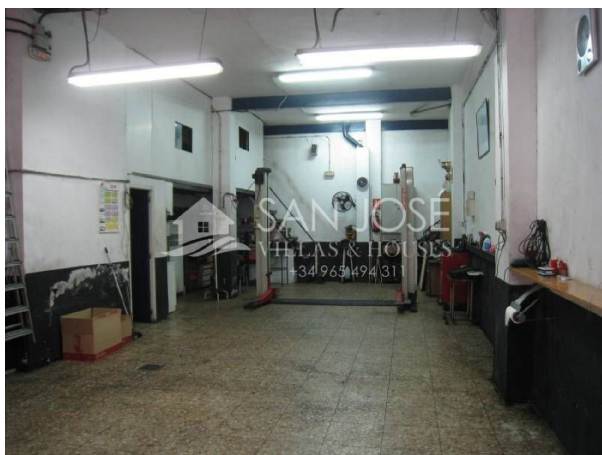

commercial premise for sale Aspe, Vinalopó Mitjà

Commercial premise for sale in the neighbourhood of Aspe in Vinalopó Mitjà at a price of € 66.050 with a surface of 87 m2 of company San Jose Inversiones .

property details

Spanishestate id:	6367238
reference::	07232
close to/ located:	Aspe
region:	Vinalopó Mitjà
property type:	commercial premise
rooms:	not available
property surface:	87 m2
surface plot:	- m2
price:	€ 66.050