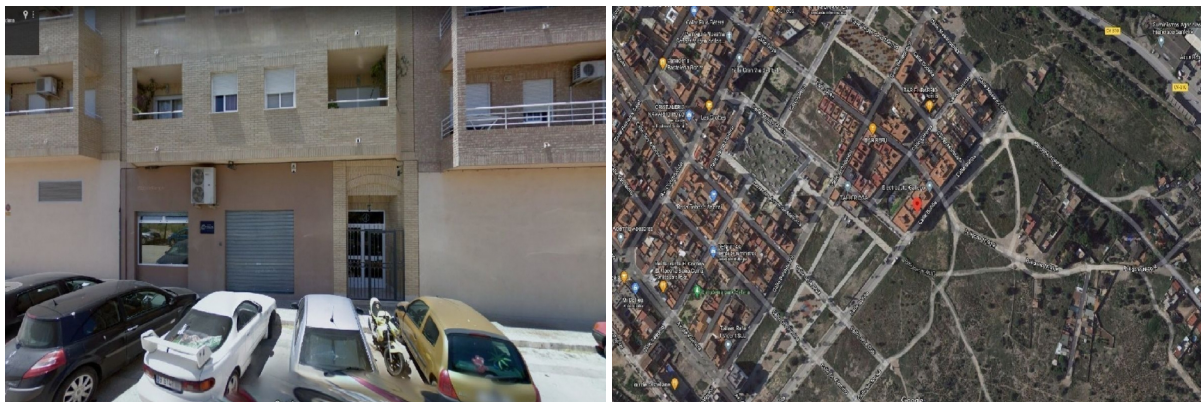

commercial premise for sale Bétera, Camp De Túria

Local in Betera, Valencia. It is 44 m2 built distributed over 1 floor. It is located in the heart of Betera, and in its surroundings we find the I See I School, supermarkets, banks, libraries, pharmacies, post offices and the Bétera metro station. The property features easy access to CV-310. The buyer must allocate the VPO housing to usual and permanent residence, fulfilling the requirements that are established for this type of housing

property details

Spanishestate id:	6247591
reference::	LO-000-030-692-201
close to/ located:	Bétera
region:	Camp De Túria
property type:	commercial premise
rooms:	not available
property surface:	44 m2
surface plot:	- m2
price:	€ 43.000