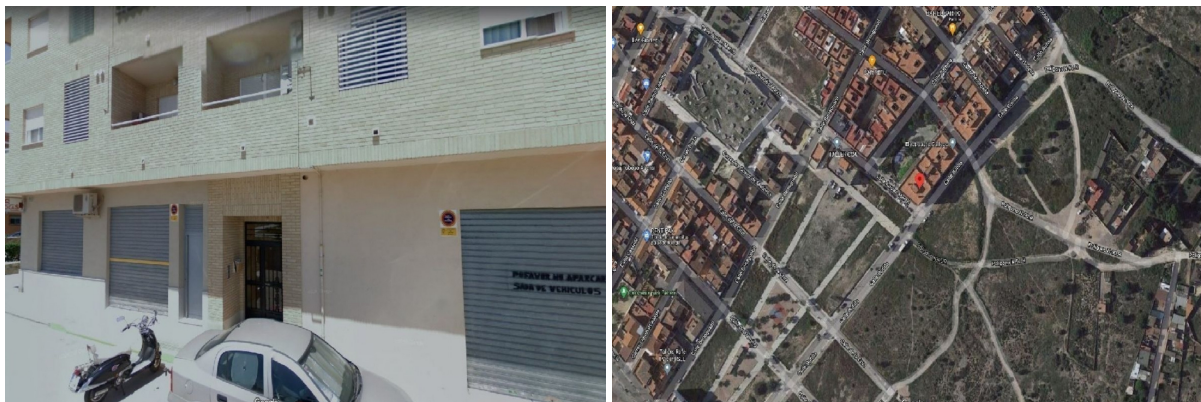

commercial premise for sale Bétera, Camp De Túria

Local in Betera, Valencia. It has a surface area of 25 m2 built on 1 floor. It is located in the center of Betera, and in its surroundings we find the I See I School, supermarkets, banks, libraries, pharmacies, post offices and the Bétera metro station. The property has easy access to CV-310. The buyer must allocate the VPO housing to usual and permanent residence, fulfilling the requirements that are established for this type of housing

property details

Spanishestate id:	6247592
reference::	LO-000-030-692-200
close to/ located:	Bétera
region:	Camp De Túria
property type:	commercial premise
rooms:	not available
property surface:	25 m2
surface plot:	- m2
price:	€ 24.000