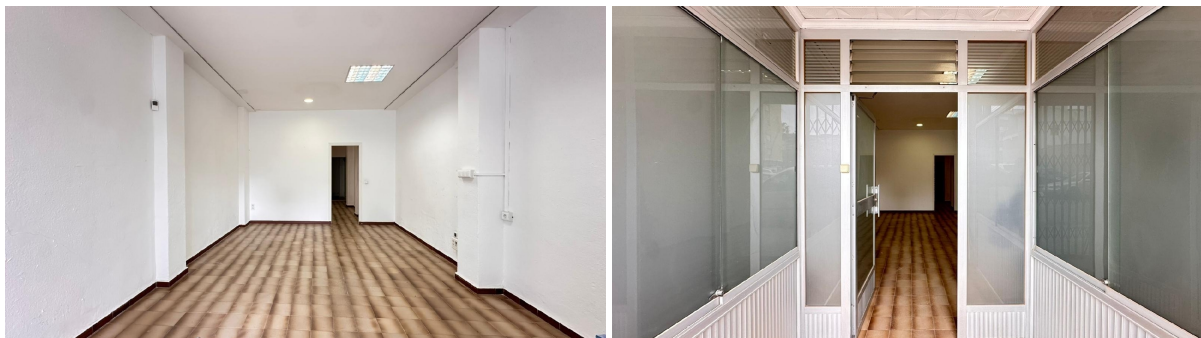

commercial premise for sale Carlet, Ribera Alta

Commercial premise for sale in the neighbourhood of Carlet in Ribera Alta at a price of € 55.000 with a surface of 65 m2 of company Cym Home Sl .

property details