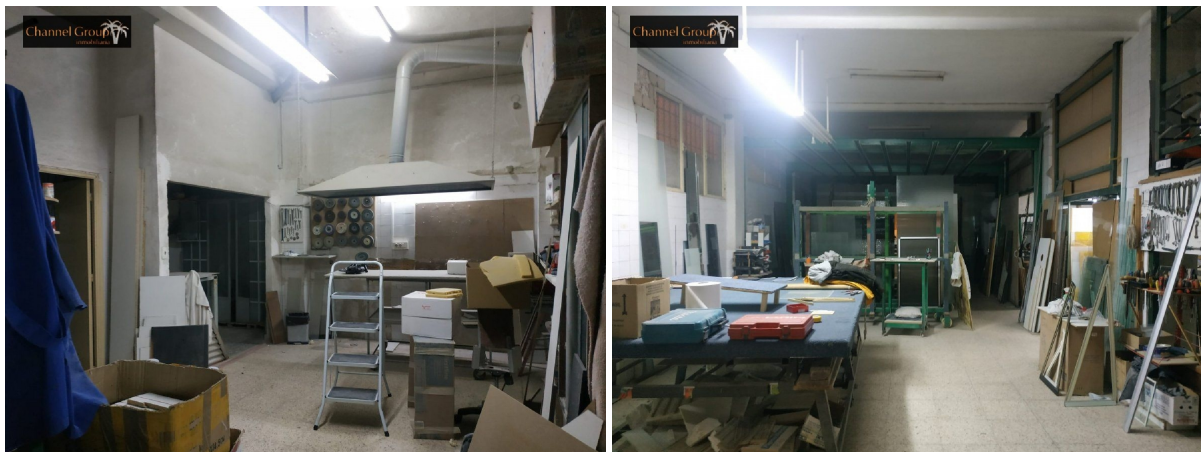

## commercial premise for sale Cheda, Arzúa

Commercial premise for sale in the neighbourhood of Cheda in Arzúa at a price of € 105.000 with a surface of 210 m2 of company Channel Group .

### property details

Spanishestate id:	<b>6221926</b>
reference::	<b>09199</b>
close to/ located:	<b>Cheda</b>
region:	<b>Arzúa</b>
property type:	<b>commercial premise</b>
rooms:	<b>not available</b>
property surface:	<b>210 m2</b>
surface plot:	<b>- m2</b>
price:	<b>€ 105.000</b>