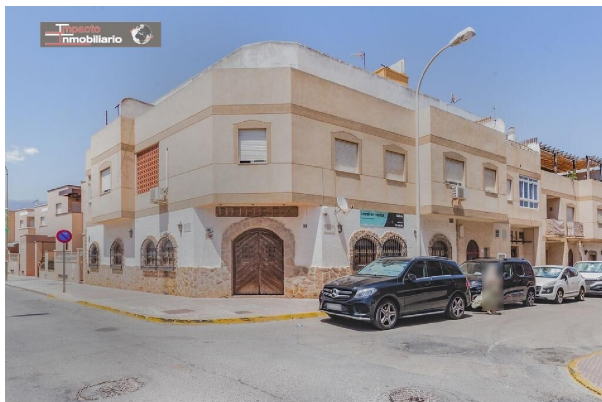

## commercial premise for sale El Ejido, Poniente Almeriense

Commercial premise for sale in the neighbourhood of El Ejido in Poniente Almeriense at a price of € 81.900 with a surface of 192 m2 of company Impacto Inmobiliario .

### property details

Spanishestate id:	<b>6375484</b>
reference::	<b>08666</b>
close to/ located:	<b>El Ejido</b>
region:	<b>Poniente Almeriense</b>
property type:	<b>commercial premise</b>
rooms:	<b>not available</b>
property surface:	<b>192 m2</b>
surface plot:	<b>- m2</b>
price:	<b>€ 81.900</b>