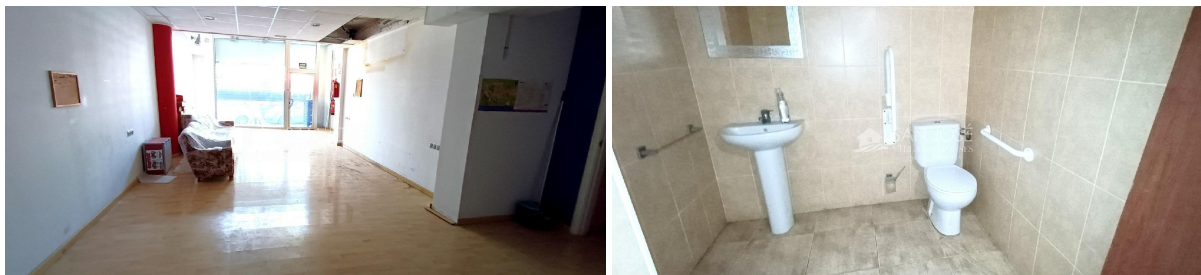

commercial premise for sale Elda, Vinalopó Mitjà

Commercial premise for sale in the neighbourhood of Elda in Vinalopó Mitjà at a price of price on demand with a surface of 211 m2 and a garden or plot of 162 m2 of company San Jose Inversiones .