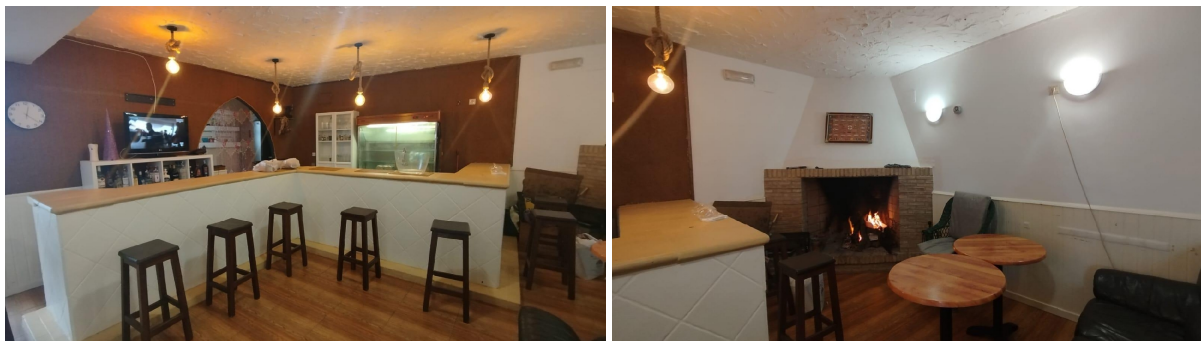

## commercial premise for sale Gibraleon, Metropolitana De Huelva

Commercial premise for sale in the neighbourhood of Gibraleon in Metropolitana De Huelva at a price of € 70.000 with a surface of 93 m2 of company Tratto Inmobiliaria .