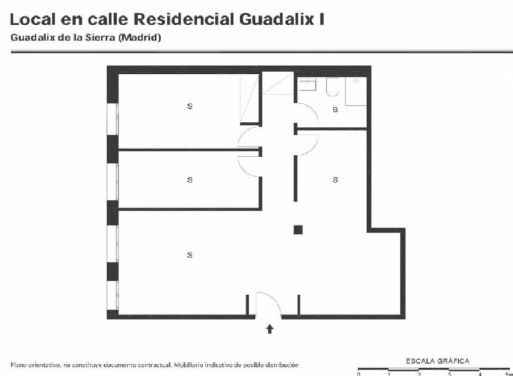

commercial premise for sale Guadalix De La Sierra, Cuenca Alta Del Manzanares

Local in Guadalix de La Sierra, Madrid. It has an area of 109 m2 built distributed over 1 floor. It is located in the heart of Guadalix de La Sierra, and in its surroundings we find the TRASGOS CHILDREN'S SCHOOL, supermarkets, libraries, pharmacies, post offices and sports centers. The property features easy access to M-608.

property details

Spanishestate id:	6247520
reference::	LO-000-030-664-770
close to/ located:	Guadalix De La Sierra
region:	Cuenca Alta Del Manzanares
property type:	commercial premise
rooms:	not available
property surface:	109 m2
surface plot:	- m2
price:	€ 65.000