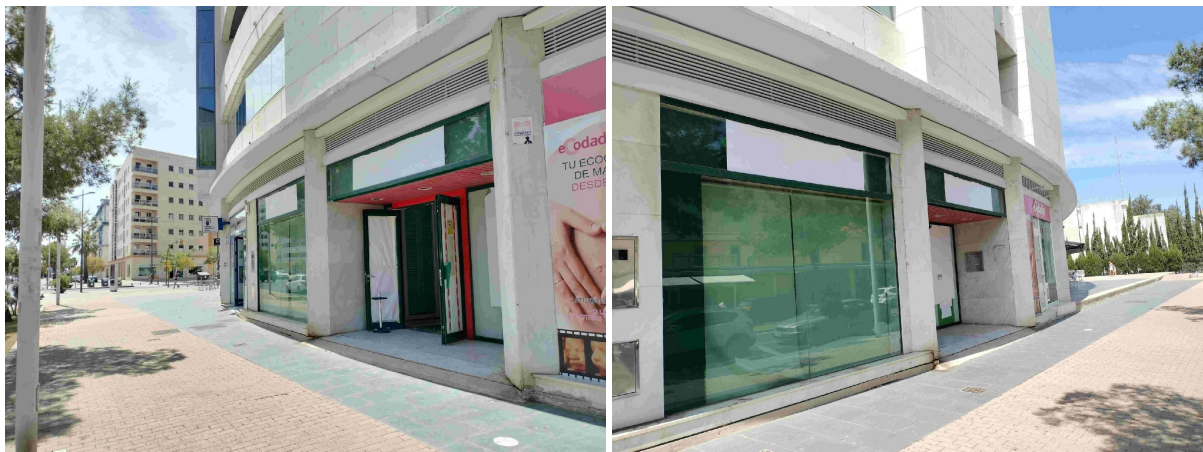

commercial premise for sale Huelva Centro 21001, Metropolitana De Huelva

Commercial premise for sale in the neighbourhood of Huelva Centro 21001 in Metropolitana De Huelva at a price of € 376.000 with a surface of 202 m2 of company Huertagrande .

property details

Spanishestate id: **6241351**
reference:: **00972**
close to/ located: **Huelva Centro 21001**
region: **Metropolitana De Huelva**
property type: **commercial premise**
rooms: **not available**
property surface: **202 m2**
surface plot: **- m2**
price: **€ 376.000**