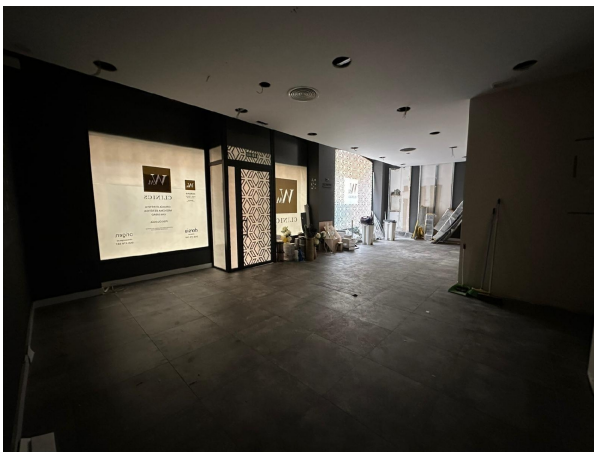

commercial premise for sale Huelva Centro 21001, Metropolitana De Huelva

Commercial premise for sale in the neighbourhood of Huelva Centro 21001 in Metropolitana De Huelva at a price of price on demand with a surface of 343 m2 with 17 rooms of company Remax Grupo Atica .

property details

Spanishestate id:	6324843
reference::	RAC002041
close to/ located:	Huelva Centro 21001
region:	Metropolitana De Huelva
property type:	commercial premise
rooms:	17
property surface:	343 m2
surface plot:	- m2
price:	€ 0