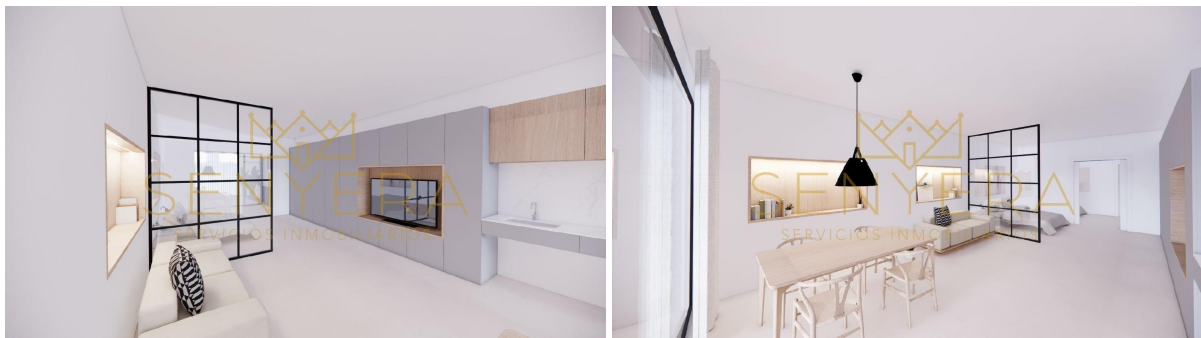

commercial premise for sale Mislata, Horta Oest

Commercial premise for sale in the neighbourhood of Mislata in Horta Oest at a price of € 550.000 with a surface of 463 m2 of company Senyera .

property details