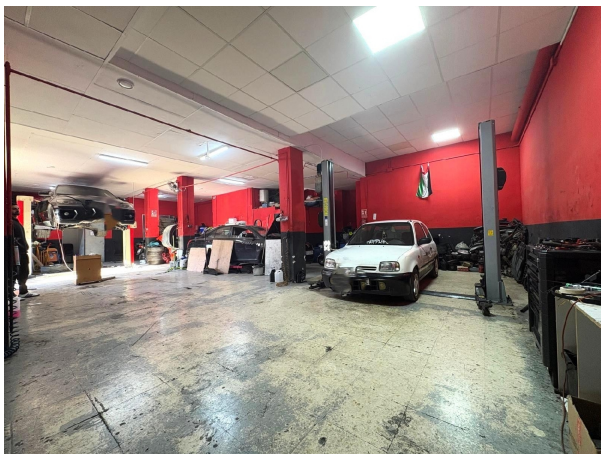

commercial premise for sale Mislata, Horta Oest

Commercial premise for sale in the neighbourhood of Mislata in Horta Oest at a price of price on demand with a surface of 204 m2 .

property details

Spanishestate id: **6354222**
reference:: **GdV-TrasMI-P**
close to/ located: **Mislata**
region: **Horta Oest**
property type: **commercial premise**
rooms: **not available**
property surface: **204 m2**
surface plot: **- m2**
price: **€ 0**