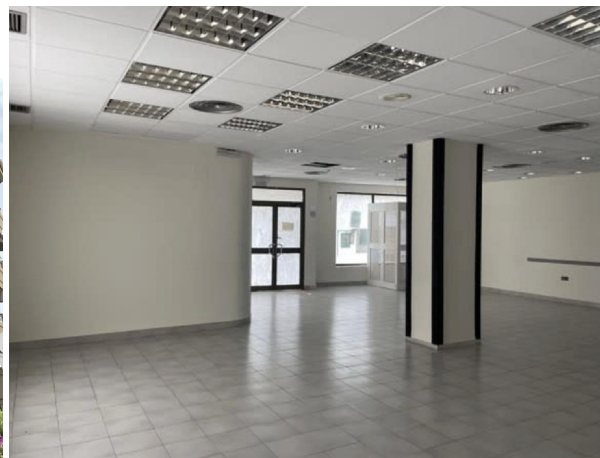

commercial premise for sale Motril, Costa Tropical

Commercial premise for sale in the neighbourhood of Motril in Costa Tropical at a price of price on demand with a surface of 192 m2 of company International Real Estate Services- Inmobiliaria .