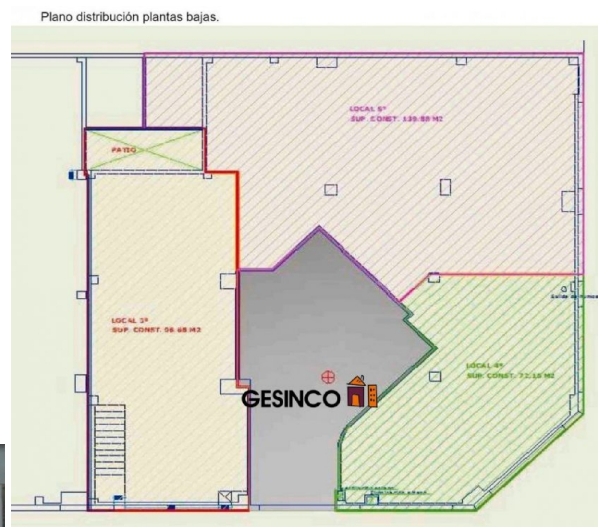

commercial premise for sale Ontinyent, Vall D'albaida

Plano distribución sotano

Commercial premise for sale in the neighbourhood of Ontinyent in Vall D'albaida at a price of € 150.000 with a surface of 170 m2 of company Inmobiliaria Gesinco .

property details

Spanishestate id:	6232879
reference::	ON6202
close to/ located:	Ontinyent
region:	Vall D'albaida
property type:	commercial premise
rooms:	not available
property surface:	170 m2
surface plot:	- m2
price:	€ 150.000