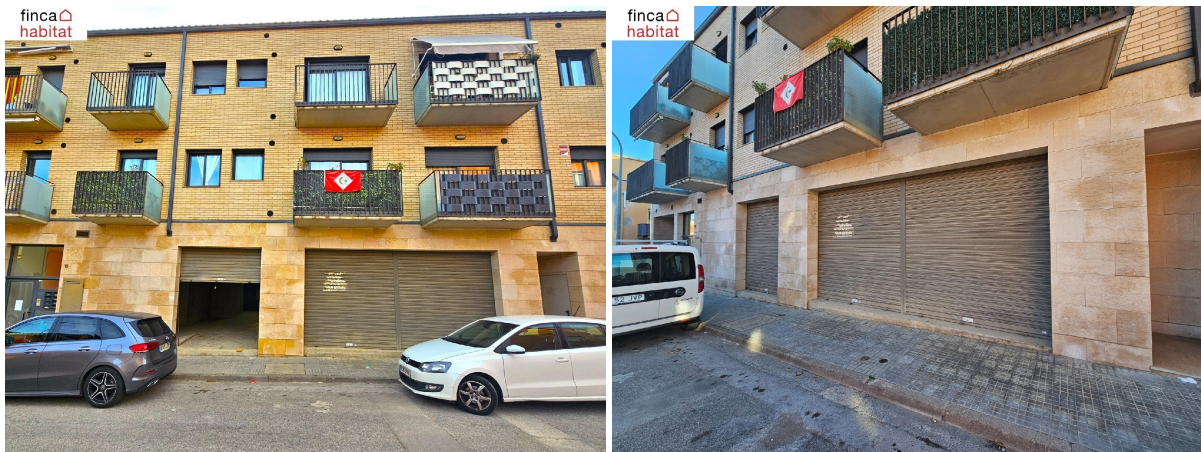

## commercial premise for sale Palafrugell, Baix Empordà

Commercial premise for sale in the neighbourhood of Palafrugell in Baix Empordà at a price of € 100.000 with a surface of 276 m2 of company Fincahabitats.com .

### property details

Spanishestate id: **6230184**  
reference:: **17-200\_SB0091435**  
close to/ located: **Palafrugell**  
region: **Baix Empordà**  
property type: **commercial premise**  
rooms: **not available**  
property surface: **276 m2**  
surface plot: **- m2**  
price: **€ 100.000**