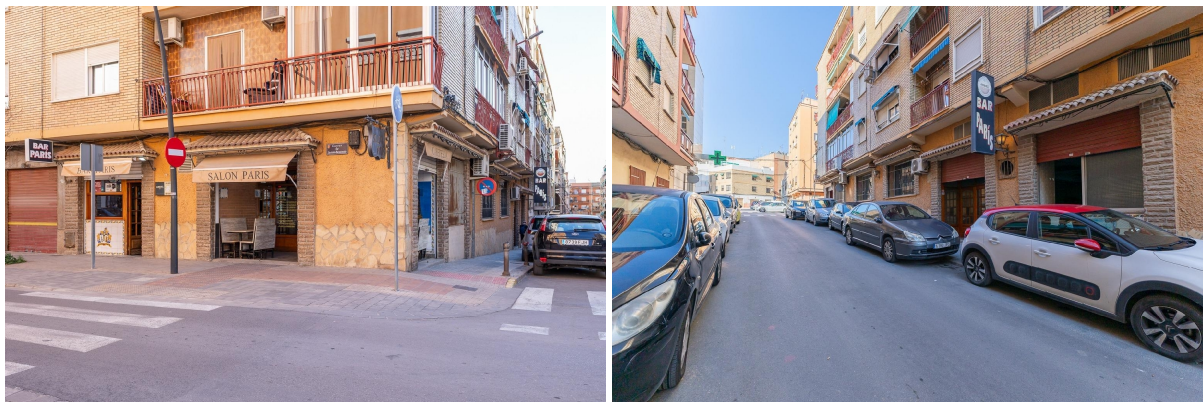

commercial premise for sale Paterna, Horta Oest

Commercial premise for sale in the neighbourhood of Paterna in Horta Oest at a price of € 285.000 with a surface of 452 m2 , this property is offered to you by Re/max True Re/max True of company Re/max True .

property details

Spanishestate id: **6320076**
reference: **true006555**
close to/ located: **Paterna**
region: **Horta Oest**
property type: **commercial premise**
rooms: **not available**
property surface: **452 m2**
surface plot: **- m2**
price: **€ 285.000**