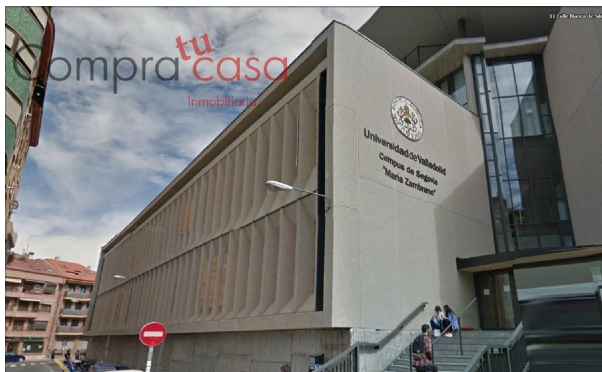

## commercial premise for sale Segovia De Sacedón, Campo De Salamanca

Commercial premise for sale in the neighbourhood of Segovia De Sacedón in Campo De Salamanca at a price of € 267.000 with a surface of 220 m2 of company Compra Tu Casa Inmobiliaria .

### property details

Spanishestate id:	<b>6230287</b>
reference::	<b>01727</b>
close to/ located:	<b>Segovia De Sacedón</b>
region:	<b>Campo De Salamanca</b>
property type:	<b>commercial premise</b>
rooms:	<b>not available</b>
property surface:	<b>220 m2</b>
surface plot:	<b>- m2</b>
price:	<b>€ 267.000</b>