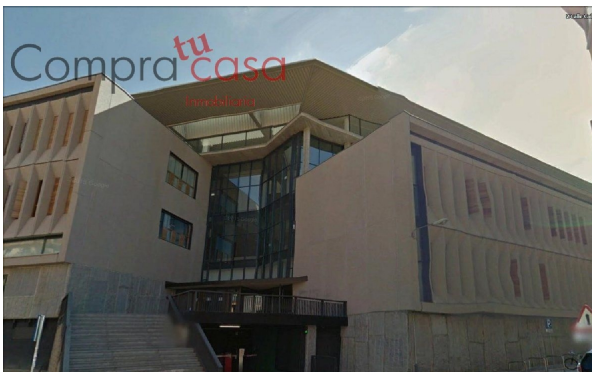

## commercial premise for sale Segovia De Sacedón, Campo De Salamanca

Commercial premise for sale in the neighbourhood of Segovia De Sacedón in Campo De Salamanca at a price of € 267.000 with a surface of 220 m2 of company Compra Tu Casa Inmobiliaria .

### property details

Spanishestate id:	<b>6230287</b>
reference::	<b>01727</b>
close to/ located:	<b>Segovia De Sacedón</b>
region:	<b>Campo De Salamanca</b>
property type:	<b>commercial premise</b>
rooms:	<b>not available</b>
property surface:	<b>220 m2</b>
surface plot:	<b>- m2</b>
price:	<b>€ 267.000</b>