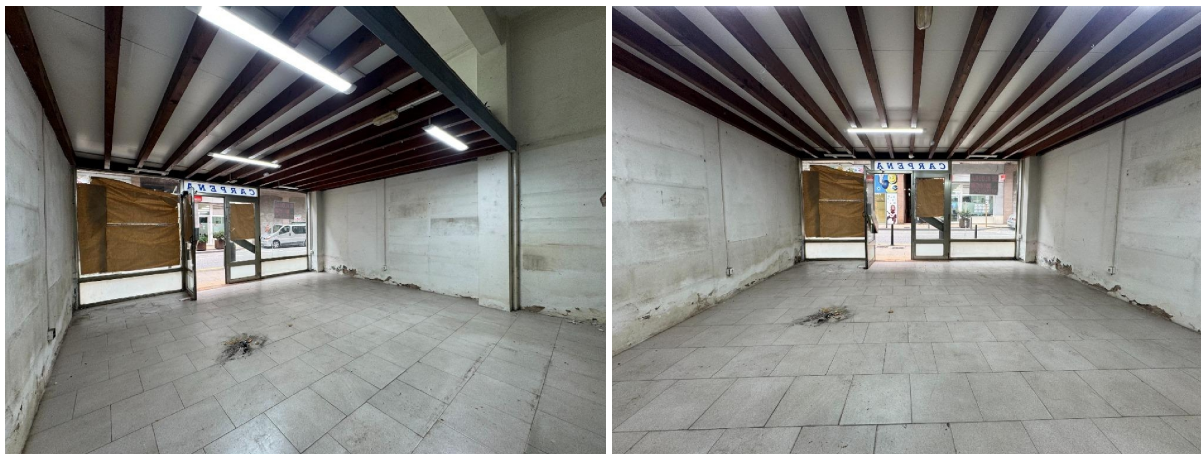

## commercial premise for sale Torrelavega, Besaya

Commercial premise for sale in the neighbourhood of Torrelavega in Besaya at a price of price on demand with a surface of 110 m2 of company Inmobiliaria Cantabria .

### property details

Spanishestate id:	<b>6323617</b>
reference::	<b>1398</b>
close to/ located:	<b>Torrelavega</b>
region:	<b>Besaya</b>
property type:	<b>commercial premise</b>
rooms:	<b>not available</b>
property surface:	<b>110 m2</b>
surface plot:	<b>- m2</b>
price:	<b>€ 0</b>