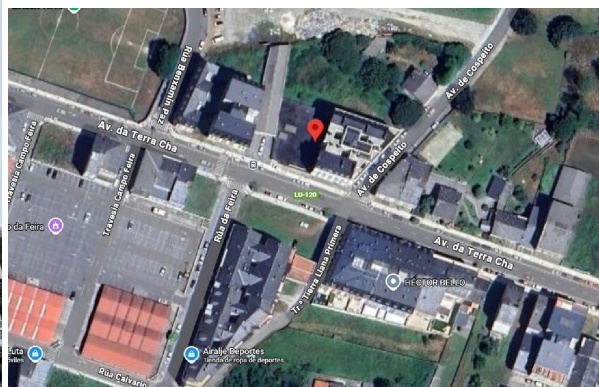

## commercial premise for sale Vilalba, Terra Chá

Commercial premise for sale in the neighbourhood of Vilalba in Terra Chá at a price of € 256.000 with a surface of 1122 m2 of company Ikesa .

### property details

Spanishestate id: **6337386**  
reference: **CS-13922-0001**  
close to/ located: **Vilalba**  
region: **Terra Chá**  
property type: **commercial premise**  
rooms: **not available**  
property surface: **1122 m2**  
surface plot: **- m2**  
price: **€ 256.000**