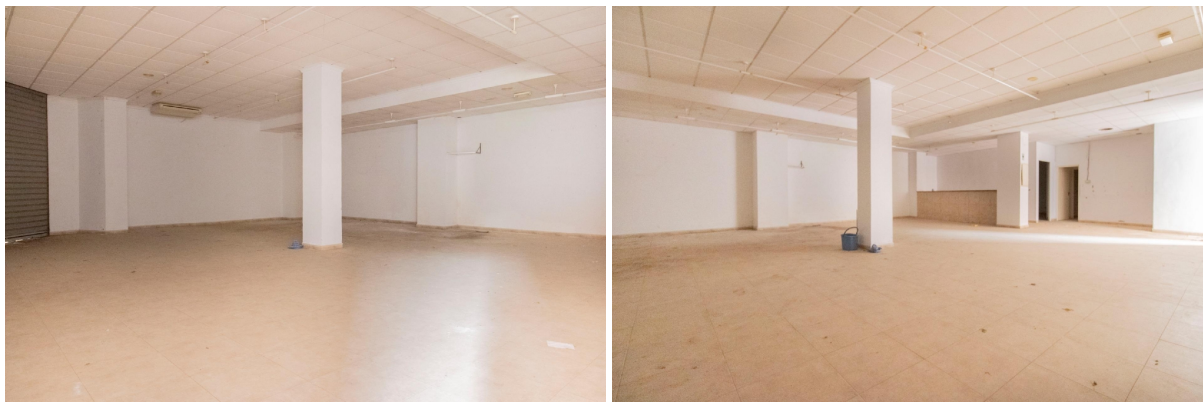

commercial premise for sale Villarreal, Plana Baixa

Commercial premise for sale in the neighbourhood of Villarreal in Plana Baixa at a price of € 90.000 with a surface of 190 m2 of company J&j Grupo Inmobiliario .