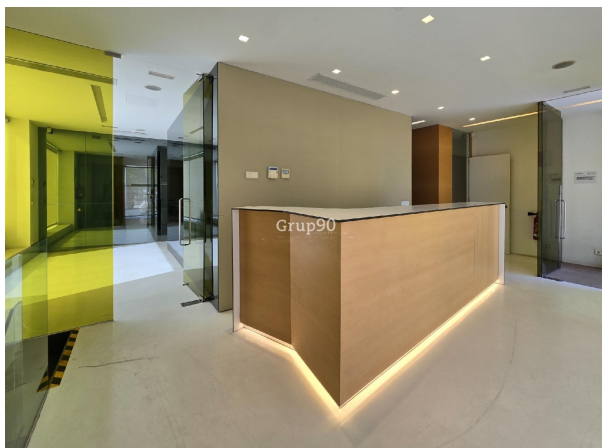

commercial for sale Artesa De Lleida, Segrià

Commercial for sale in the neighbourhood of Artesa De Lleida in Segrià at a price of price on demand with a surface of 200 m2 of company Grup90 .

property details