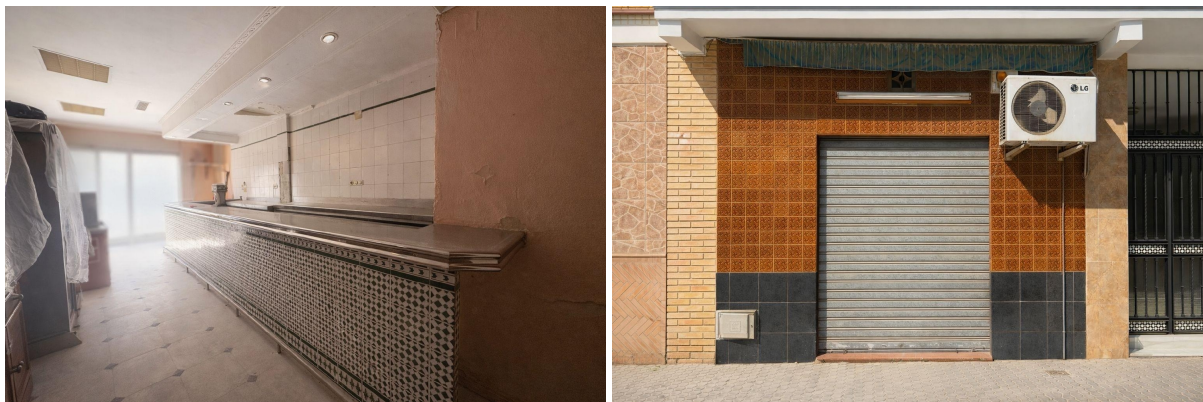

commercial for sale Sevilla La Nueva, Sur

Commercial for sale in the neighbourhood of Sevilla La Nueva in Sur at a price of € 57.000 with a surface of 37 m2 of company Credit Home Sevilla .

property details