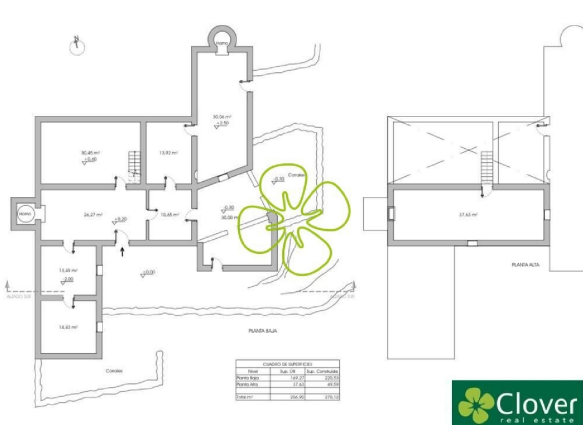

country house for sale Albox, Valle Del Almanzora

** Special offer! Massive price reduction: Price non-negotiable! **~~Renovation projection of a large two-storey country house sat on 9.5 hectares (approx. 23.5 acres) of mountainside land located next to the renowned Saliente Monastery offering fantastic views. Located around a 20 minute drive from the market town of Albox and all its amenities. Please ensure you check the pictures to get a sense of its condition and also the include floorplans of the property to give you an idea of what the final result of the project would be.~~Clover Estates can assist you in finding all the necessary professionals from architects, tradespeople, construction workers, solicitors and other experts to ensure that this project can be completed correctly and legally.~~For further information about this property or to arrange a viewing, please contact us. For more properties like this one, please visit our website: (please use the form to respond)

property details

Spanishestate id: **6250900**
reference:: **02217**
close to/ located: **Albox**
region: **Valle Del Almanzora**
property type: **country house**
rooms: **4**
property surface: **270 m2**
surface plot: **95100 m2**
price: **€ 25.000**