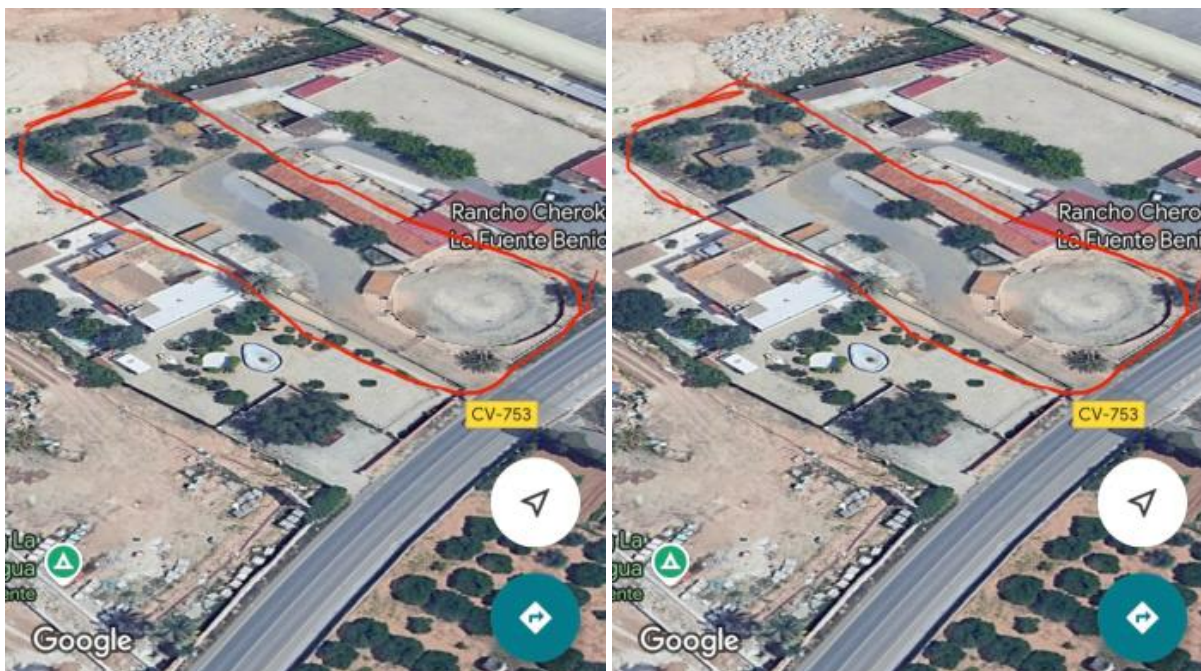

## country house for sale Almafrá - Levante, Marina Baixa

Country house for sale in the neighbourhood of Almafrá - Levante in Marina Baixa at a price of € 500.000 with a surface of 120 m2 with 2 rooms and a garden or plot of 4000 m2 , this property is offered to you by Alexia C.G. .

### property details

Spanishestate id: **6162114**  
reference: -  
close to/ located: **Almafrá - Levante**  
region: **Marina Baixa**  
property type: **country house**  
rooms: **2**  
property surface: **120 m2**  
surface plot: **4000 m2**  
price: **€ 500.000**